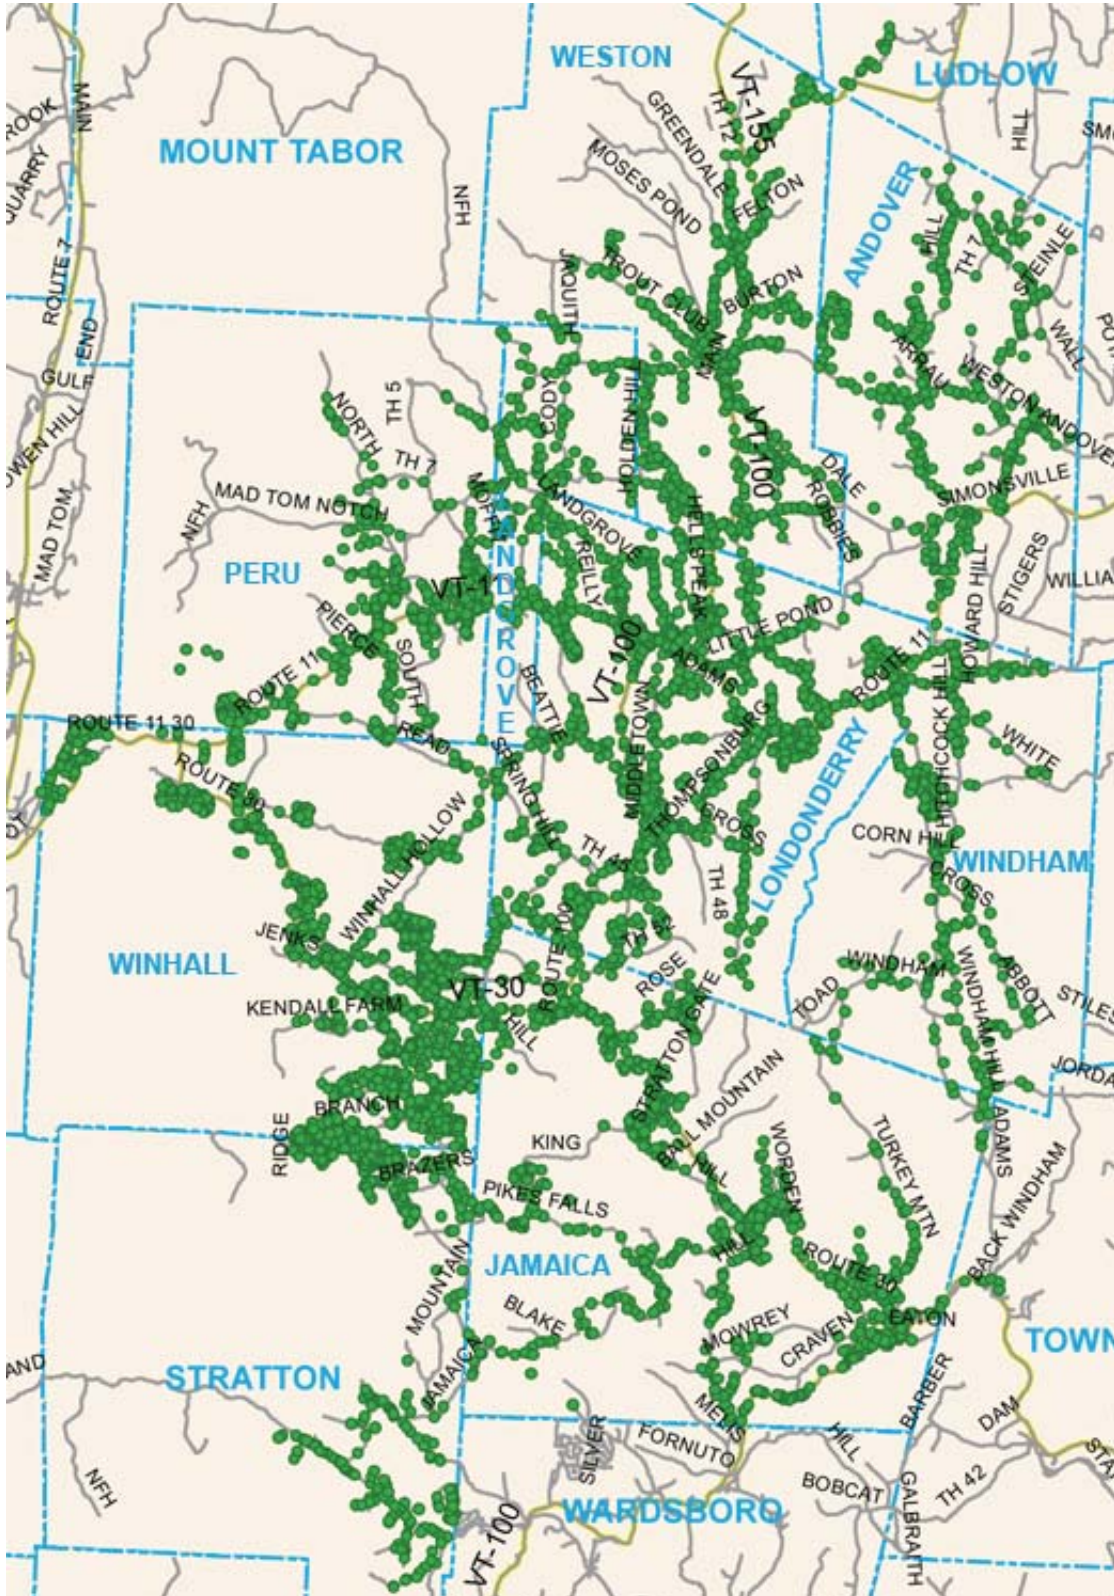

Geo-Targeted Accounts in the Jamaica/Londonderry Area

The map above illustrates the Global Positioning System (GPS) coordinates of the utility accounts affected by Efficiency Vermont Geo-Targeting. The points on the map are meant to represent the physical locations of targeted accounts. Please note they may not be 100% accurate.